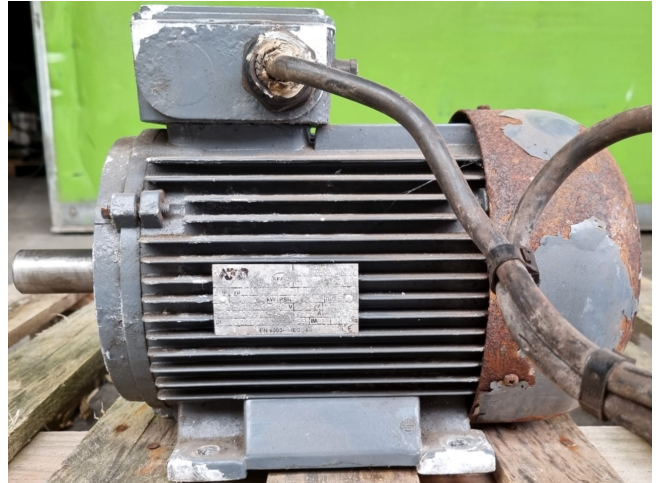

ATB YA 160L/4H-12

Specifications

Marque	ATB
Type	YA 160L/4H-12
kW	22
RPM	1440
Size & Weight	480x220x260 mm (LxWxH)
50 Hz / 60 Hz	50 Hz/60 Hz
Stock	1

Description

Used ATB YA 160L/4H-12

Used ATB YA 160L/4H-12 electric motor with the following specifications: 22 kW - 1440 RPM. Dimensions: 480x220x260 mm (LxWxH).